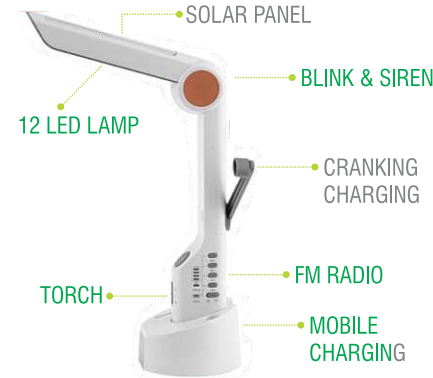

5-IN-1

Features

- Solar Operated 12 LED Reading Lamp
- Mobile charging
- LED Torch, FM Radio, Blinking Light & siren
- Charging by crank Dynamo, SOLAR and USB/AC Outlet
- Battery : 1500 mAh
- Adjustable brightness for reading lamp